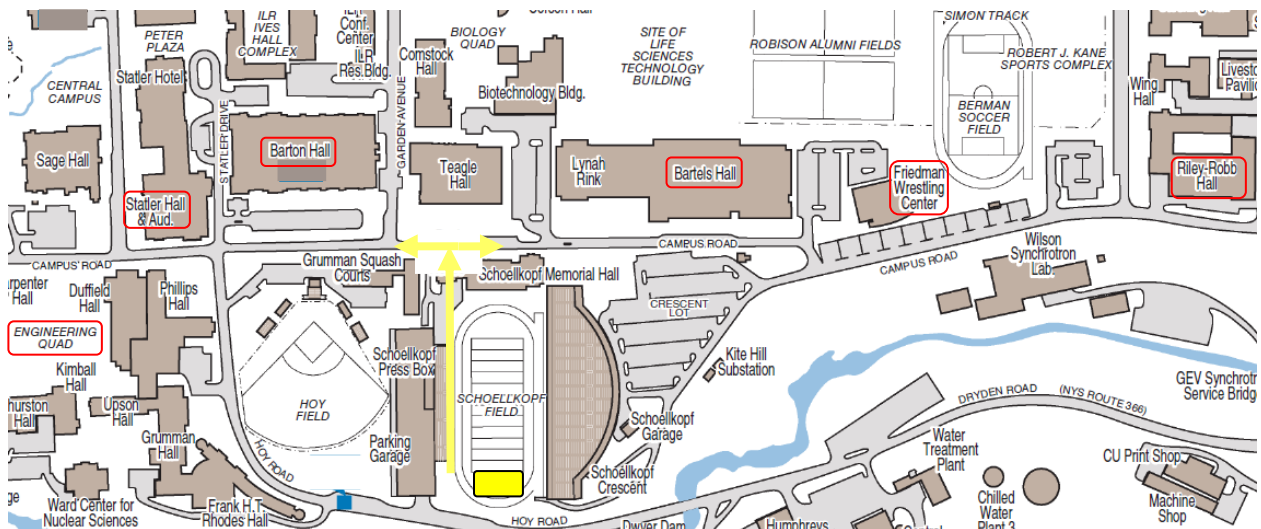

AREA#2 You CAN drive near these locations –OR– leave vehicle in Hoy Garage and walk/wheel to event.

► **To Drive:** For these events, turn left out of the garage, go to stop sign and continue straight on to Route 366. Turn left onto Tower Road. Drive along Tower Road to unload passengers near the event, then search for a nearby parking space or return vehicle to Hoy Garage. Drivers may drop off passengers then search for a place to park.

AREA#4 You CAN drive near these locations –OR– leave vehicle in Hoy Garage and walk/wheel to event.

► **To Drive:** For these events, turn left out of the garage, turn right at stop sign onto Route 366. At next traffic light make a hard right onto Oak Ave (one-way), go to stop sign and veer right to 2nd stop sign then turn right onto College Ave. Turn left onto Campus Road, go down the hill, then turn right onto West Ave and then immediately right to temporary driveway up to the Willard Straight parking lot.

► **To Drive:** For these events, turn left out of the garage, turn right at stop sign onto Route 366. At next traffic light make a hard right onto Oak Ave (one-way), go to stop sign and veer right to 2nd stop sign then turn right onto College Ave. Turn left onto Campus Road, go down the hill, and veer right onto West Ave. Go to next stop sign and turn right onto University Ave to go up the hill, around the bend and enter at Johnson Art Museum or Sibley Hall parking lot. Parking is limited along Central Ave by the Johnson Art Museum or in the Sibley lot.